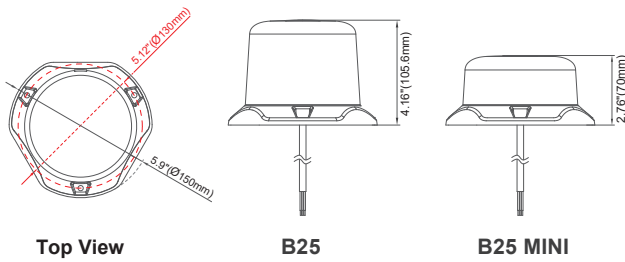

replace **x** for Model:

- 1 = SAE
- 2 = ECE R65, R10

* Power Magnetic is rated to 250km/hr (Actual performance may depend on the circumstance)

DIMENSIONS

3-Bolt Mount (Flange Type, DIA.130mm)

3-Bolt Mount (Sleek Type, DIA.94mm)