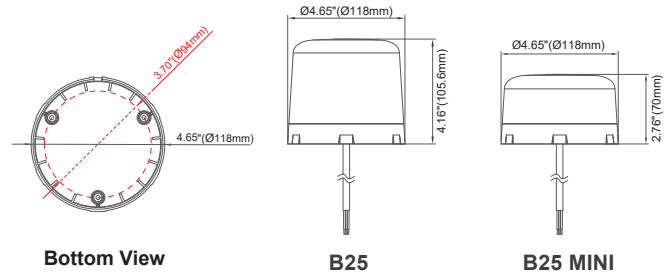

replace **x** for Model:

- 1 = SAE
- 2 = ECE R65, R10

* Power Magnetic is rated to 250km/hr (Actual performance may depend on the circumstance)

DIMENSIONS

3-Bolt Mount (Flange Type, DIA.130mm)

3-Bolt Mount (Sleek Type, DIA.94mm)