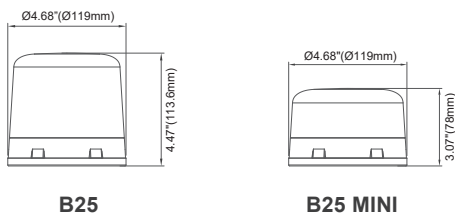

Power Mag. Mount (Dual Purpose Cigar-plug / Dual Button Cigar-plug)