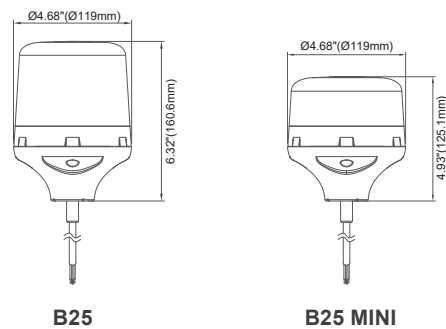

EMC

- ECE R10
- CISPR25 Class 4

IP Rating: IP6K6, IP6K9K

Operating Voltage: 12~24VDC

No. of Warning Patterns: 30

Cable & Wire:

Permanent Mount : 3-Bolt / 1-Bolt

- Wire Length: 38 cm (20AWG)
- Black - GND
- Red - Vcc Warning Mode 1
- White - Vcc Warning Mode 2
- Green - Low Power / Activ-Dim™
- Yellow- FP Sync / Setting

replace **x** for Model:

- 1 = SAE
- 2 = ECE R65, R10

* Power Magnetic is rated to 250km/hr (Actual performance may depend on the circumstance)

DIMENSIONS

3-Bolt Mount (Flange Type, DIA.130mm)

3-Bolt Mount (Sleek Type, DIA.94mm)

1-Bolt Mount (Flat Type)

1-Bolt Mount (Conical Type)

Power Mag. Mount (Dual Purpose Cigar-plug / Dual Button Cigar-plug)

DIN Pole Mount