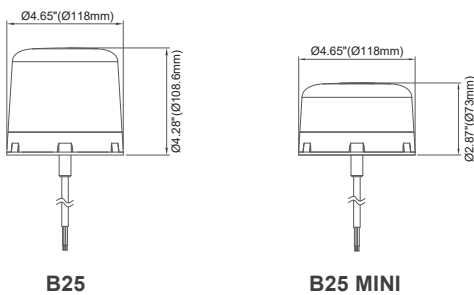

replace **x** for Model:

- 1 = SAE
- 2 = ECE R65, R10

* Power Magnetic is rated to 250km/hr (Actual performance may depend on the circumstance)

DIMENSIONS

3-Bolt Mount (Flange Type, DIA.130mm)

3-Bolt Mount (Sleek Type, DIA.94mm)

1-Bolt Mount (Flat Type)

1-Bolt Mount (Conical Type)

Power Mag. Mount (Dual Purpose Cigar-plug / Dual Button Cigar-plug)

DIN Pole Mount